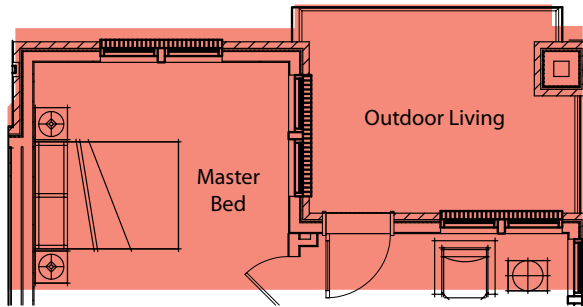

Lease Term: 12-24 mo.
From: \$2,050

UPPER BALCONY - LEVEL 2,3,4