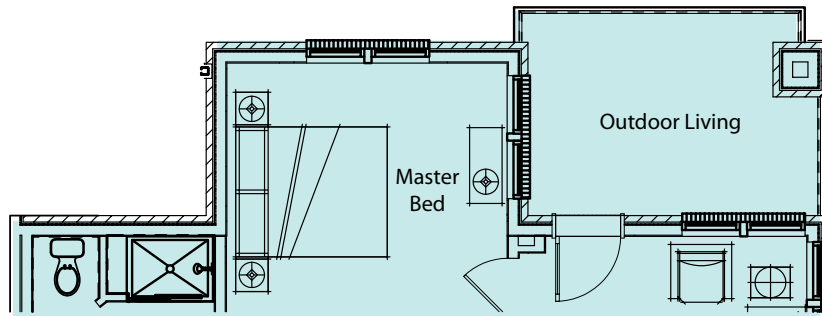

Lease Term: 12-24 mo.

From: \$2,200

UPPER BALCONY - LEVEL 2,3,4