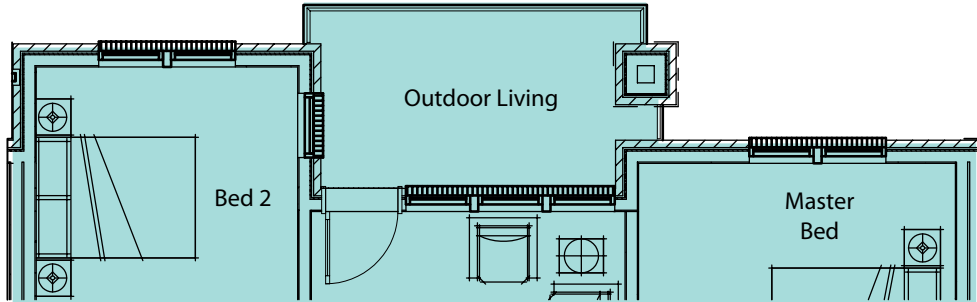

Lease Term: 12-24 mo.

From: \$2,250

UPPER BALCONY - LEVEL 2,3,4